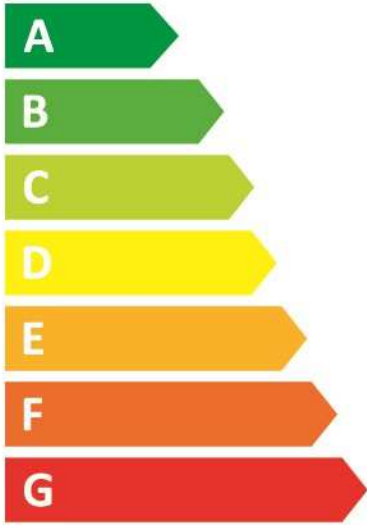

ENERGY

beko

B3WFU4741WBG 7002740027

A

44 kWh / 100

7,0 kg

3:27

43 L